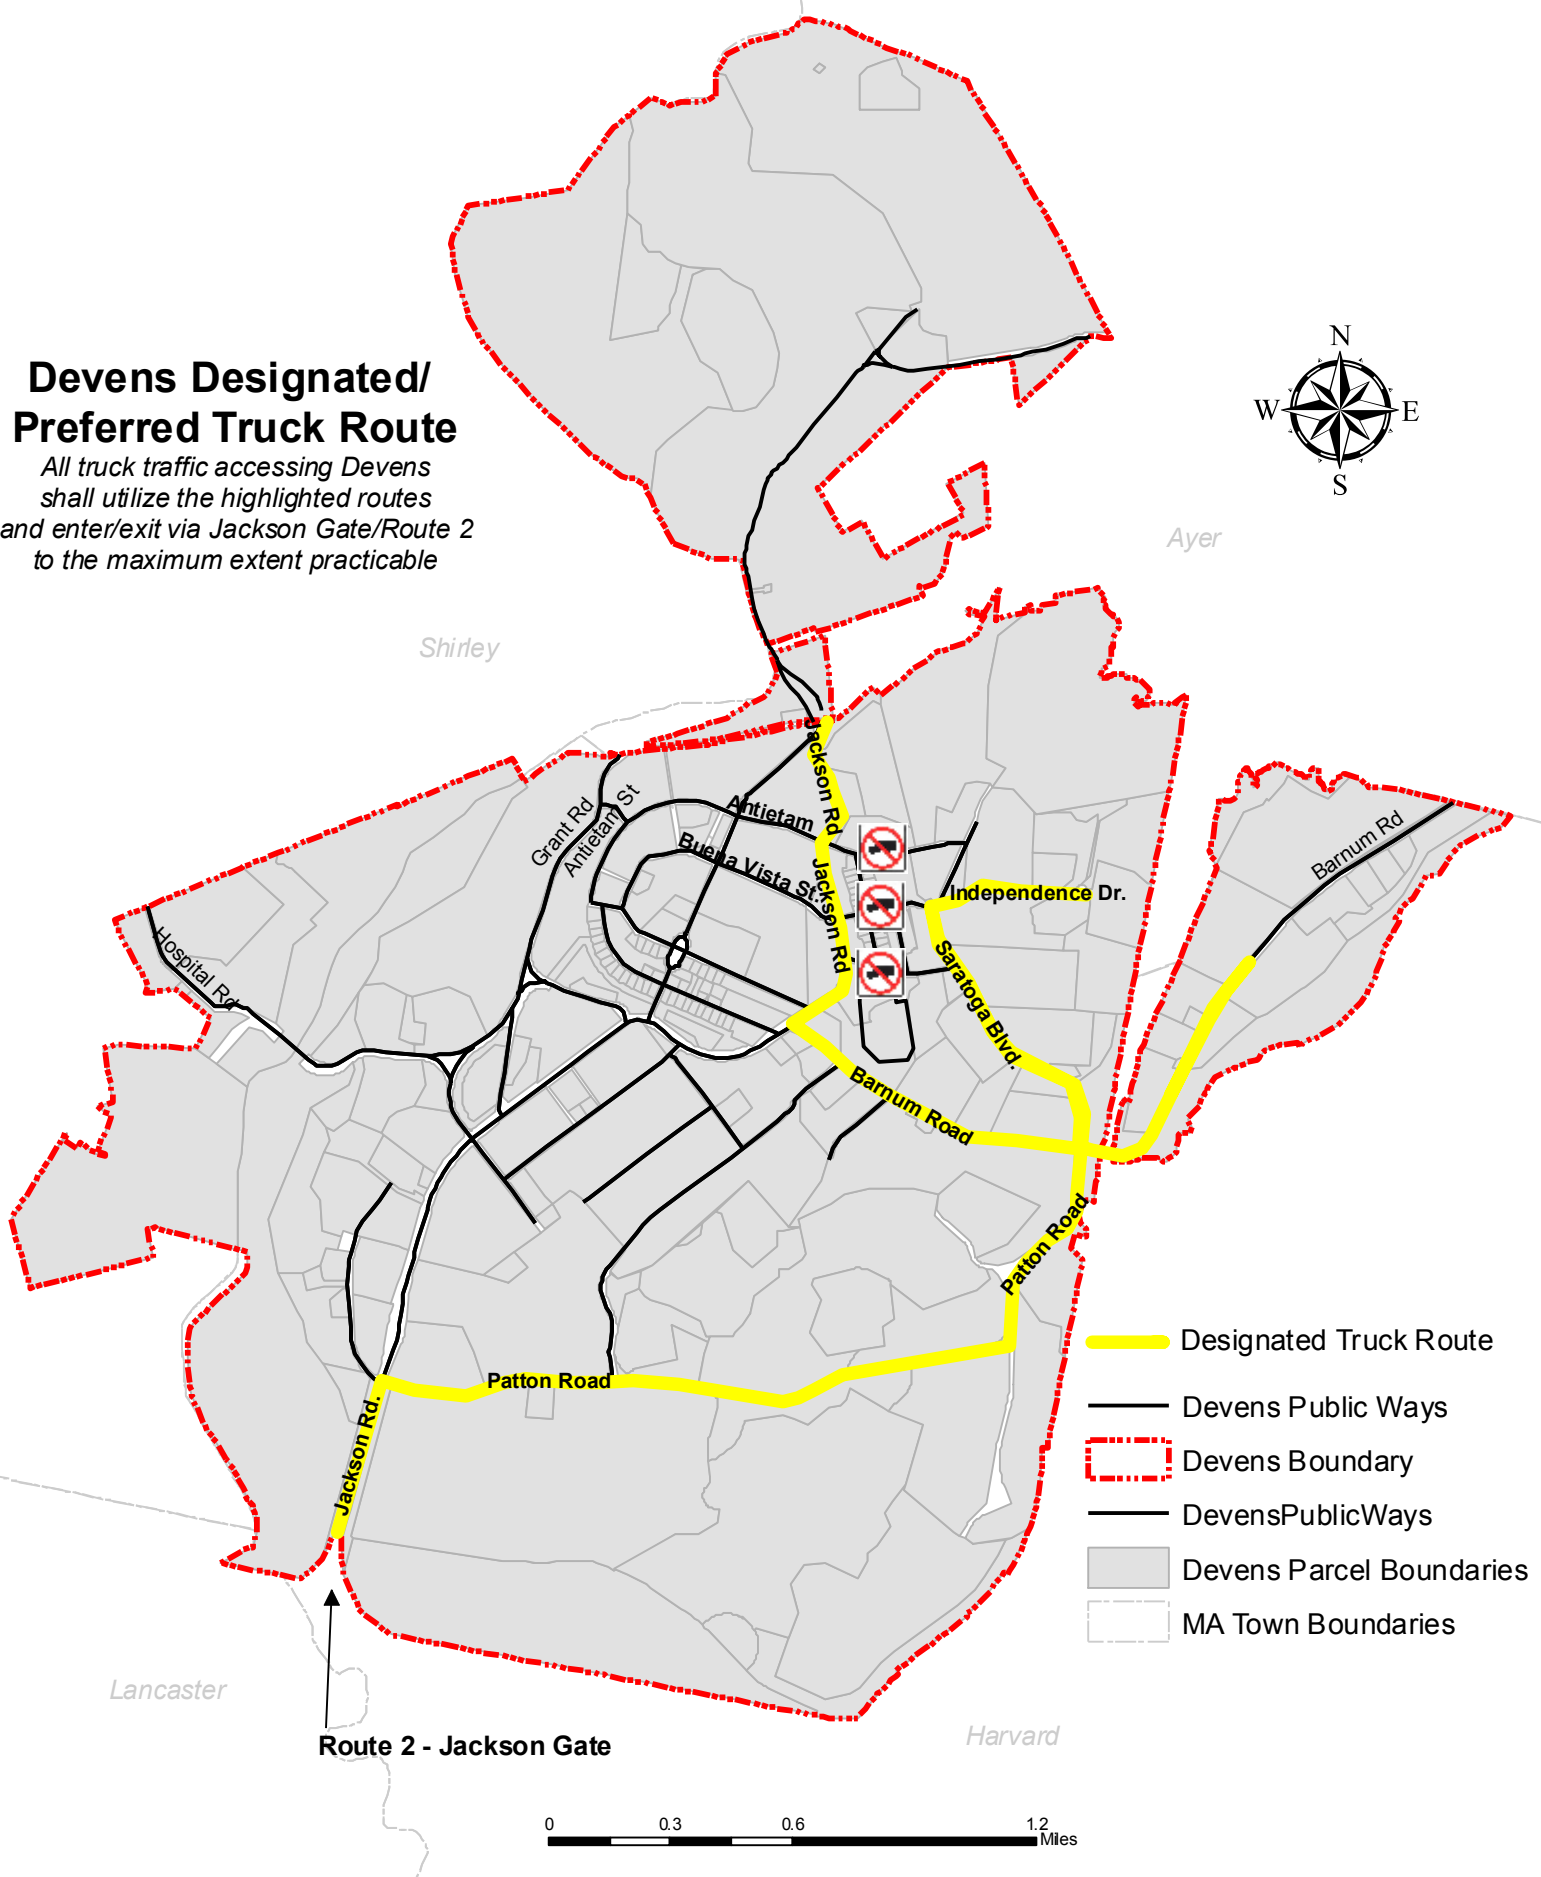

Devens Designated/ Preferred Truck Route

All truck traffic accessing Devens shall utilize the highlighted routes and enter/exit via Jackson Gate/Route 2 to the maximum extent practicable

- Designated Truck Route
- Devens Public Ways
- Devens Boundary
- DevensPublicWays
- Devens Parcel Boundaries
- MA Town Boundaries